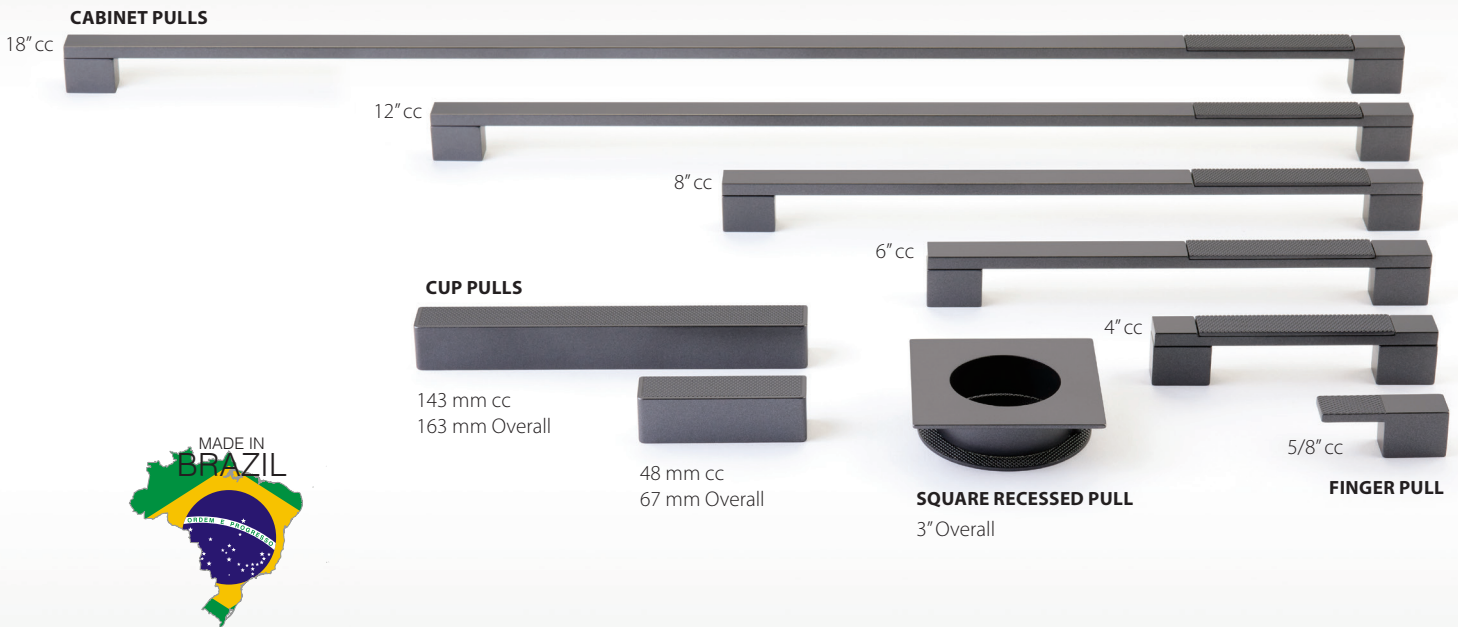

See Reverse Side for Details

26-Polished Chrome ■ BN-Brushed Nickel ■ GM-Gun Metal  
MB-Matte Black ■ SSB-Signature Satin Brass

## URBANO

PART #	DESCRIPTION
211001-MB	Urbano, Pull, Matte Black, 4" cc
211001-SSB	Urbano, Pull, Signature Satin Brass, 4" cc
211001-GM	Urbano, Pull, Gun Metal, 4" cc
211001-26	Urbano, Pull, Polished Chrome, 4" cc
211001-BN	Urbano, Pull, Brushed Nickel, 4" cc
211002-MB	Urbano, Pull, Matte Black, 6" cc
211002-SSB	Urbano, Pull, Signature Satin Brass, 6" cc
211002-GM	Urbano, Pull, Gun Metal, 6" cc
211002-26	Urbano, Pull, Polished Chrome, 6" cc
211002-BN	Urbano, Pull, Brushed Nickel, 6" cc
211003-MB	Urbano, Pull, Matte Black, 8" cc
211003-SSB	Urbano, Pull, Signature Satin Brass, 8" cc
211003-GM	Urbano, Pull, Gun Metal, 8" cc
211003-26	Urbano, Pull, Polished Chrome, 8" cc
211003-BN	Urbano, Pull, Brushed Nickel, 8" cc
211004-MB	Urbano, Pull, Matte Black, 12" cc
211004-SSB	Urbano, Pull, Signature Satin Brass, 12" cc
211004-GM	Urbano, Pull, Gun Metal, 12" cc
211004-26	Urbano, Pull, Polished Chrome, 12" cc
211004-BN	Urbano, Pull, Brushed Nickel, 12" cc
211005-MB	Urbano, Pull, Matte Black, 18" cc
211005-SSB	Urbano, Pull, Signature Satin Brass, 18" cc
211005-GM	Urbano, Pull, Gun Metal, 18" cc